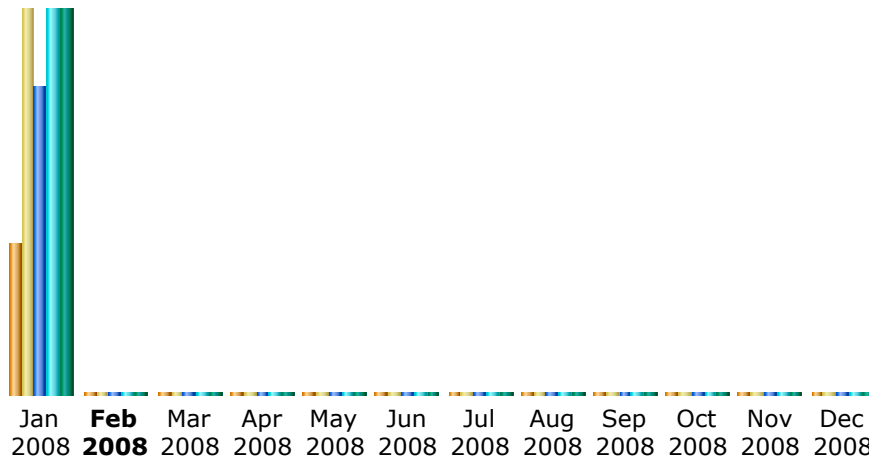

Last Update: 01 Feb 2008 - 05:32 [Update now](#)

Reported period:

Summary

Reported period	Month Jan 2008				
First visit	17 Jan 2008 - 21:44				
Last visit	31 Jan 2008 - 23:53				
	Unique visitors	Number of visits	Pages	Hits	Bandwidth
Traffic viewed *	231	588 (2.54 visits/visitor)	5898 (10.03 Pages/Visit)	7366 (12.52 Hits/Visit)	84.08 MB (146.41 KB/Visit)
Traffic not viewed *			1186	1188	18.89 MB

* Not viewed traffic includes traffic generated by robots, worms, or replies with special HTTP status codes.

Monthly history

Month	Unique visitors	Number of visits	Pages	Hits	Bandwidth
Jan 2008	231	588	5898	7366	84.08 MB
Feb 2008	1	1	1	1	57.01 KB
Mar 2008	0	0	0	0	0
Apr 2008	0	0	0	0	0
May 2008	0	0	0	0	0
Jun 2008	0	0	0	0	0
Jul 2008	0	0	0	0	0
Aug 2008	0	0	0	0	0
Sep 2008	0	0	0	0	0
Oct 2008	0	0	0	0	0
Nov 2008	0	0	0	0	0
Dec 2008	0	0	0	0	0
Total	232	589	5899	7367	84.13 MB

Days of month

Day	Number of visits	Pages	Hits	Bandwidth
01 Jan 2008	0	0	0	0
02 Jan 2008	0	0	0	0
03 Jan 2008	0	0	0	0
04 Jan 2008	0	0	0	0
05 Jan 2008	0	0	0	0
06 Jan 2008	0	0	0	0
07 Jan 2008	0	0	0	0
08 Jan 2008	0	0	0	0
09 Jan 2008	0	0	0	0
10 Jan 2008	0	0	0	0
11 Jan 2008	0	0	0	0
12 Jan 2008	0	0	0	0
13 Jan 2008	0	0	0	0
14 Jan 2008	0	0	0	0
15 Jan 2008	0	0	0	0
16 Jan 2008	0	0	0	0
17 Jan 2008	1	70	95	658.04 KB
18 Jan 2008	35	355	441	6.66 MB
19 Jan 2008	57	646	768	5.64 MB
20 Jan 2008	32	648	856	7.96 MB
21 Jan 2008	81	957	1137	9.63 MB
22 Jan 2008	96	1283	1613	17.52 MB
23 Jan 2008	45	387	495	3.39 MB
24 Jan 2008	39	329	439	3.02 MB
25 Jan 2008	38	201	267	4.33 MB
26 Jan 2008	17	93	114	3.31 MB
27 Jan 2008	18	109	127	3.57 MB
28 Jan 2008	22	235	265	4.75 MB
29 Jan 2008	34	226	292	7.12 MB
30 Jan 2008	32	182	232	3.99 MB
31 Jan 2008	41	177	225	2.53 MB
Average	18.97	190.26	237.61	2.71 MB
Total	588	5898	7366	84.08 MB