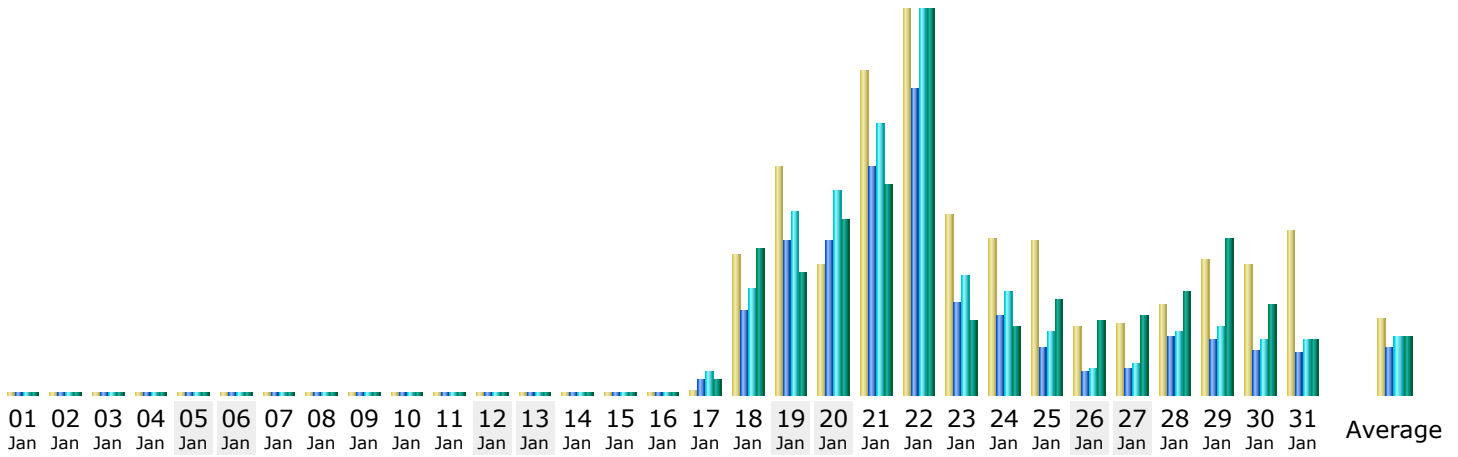

Last Update: 01 Feb 2008 - 05:32 [Update now](#)

Reported period:

Summary

Reported period	Month Jan 2008				
First visit	17 Jan 2008 - 21:44				
Last visit	31 Jan 2008 - 23:53				
	Unique visitors	Number of visits	Pages	Hits	Bandwidth
Traffic viewed *	231	588 (2.54 visits/visitor)	5898 (10.03 Pages/Visit)	7366 (12.52 Hits/Visit)	84.08 MB (146.41 KB/Visit)
Traffic not viewed *			1186	1188	18.89 MB

* Not viewed traffic includes traffic generated by robots, worms, or replies with special HTTP status codes.

Monthly history

Month	Unique visitors	Number of visits	Pages	Hits	Bandwidth
Jan 2008	231	588	5898	7366	84.08 MB
Feb 2008	1	1	1	1	57.01 KB
Mar 2008	0	0	0	0	0
Apr 2008	0	0	0	0	0
May 2008	0	0	0	0	0
Jun 2008	0	0	0	0	0
Jul 2008	0	0	0	0	0
Aug 2008	0	0	0	0	0
Sep 2008	0	0	0	0	0
Oct 2008	0	0	0	0	0
Nov 2008	0	0	0	0	0
Dec 2008	0	0	0	0	0
Total	232	589	5899	7367	84.13 MB

Days of month

Day	Number of visits	Pages	Hits	Bandwidth
01 Jan 2008	0	0	0	0
02 Jan 2008	0	0	0	0
03 Jan 2008	0	0	0	0
04 Jan 2008	0	0	0	0
05 Jan 2008	0	0	0	0
06 Jan 2008	0	0	0	0
07 Jan 2008	0	0	0	0
08 Jan 2008	0	0	0	0
09 Jan 2008	0	0	0	0
10 Jan 2008	0	0	0	0
11 Jan 2008	0	0	0	0
12 Jan 2008	0	0	0	0
13 Jan 2008	0	0	0	0
14 Jan 2008	0	0	0	0
15 Jan 2008	0	0	0	0
16 Jan 2008	0	0	0	0
17 Jan 2008	1	70	95	658.04 KB
18 Jan 2008	35	355	441	6.66 MB
19 Jan 2008	57	646	768	5.64 MB
20 Jan 2008	32	648	856	7.96 MB
21 Jan 2008	81	957	1137	9.63 MB
22 Jan 2008	96	1283	1613	17.52 MB
23 Jan 2008	45	387	495	3.39 MB
24 Jan 2008	39	329	439	3.02 MB
25 Jan 2008	38	201	267	4.33 MB
26 Jan 2008	17	93	114	3.31 MB
27 Jan 2008	18	109	127	3.57 MB
28 Jan 2008	22	235	265	4.75 MB
29 Jan 2008	34	226	292	7.12 MB
30 Jan 2008	32	182	232	3.99 MB
31 Jan 2008	41	177	225	2.53 MB
Average	18.97	190.26	237.61	2.71 MB
Total	588	5898	7366	84.08 MB