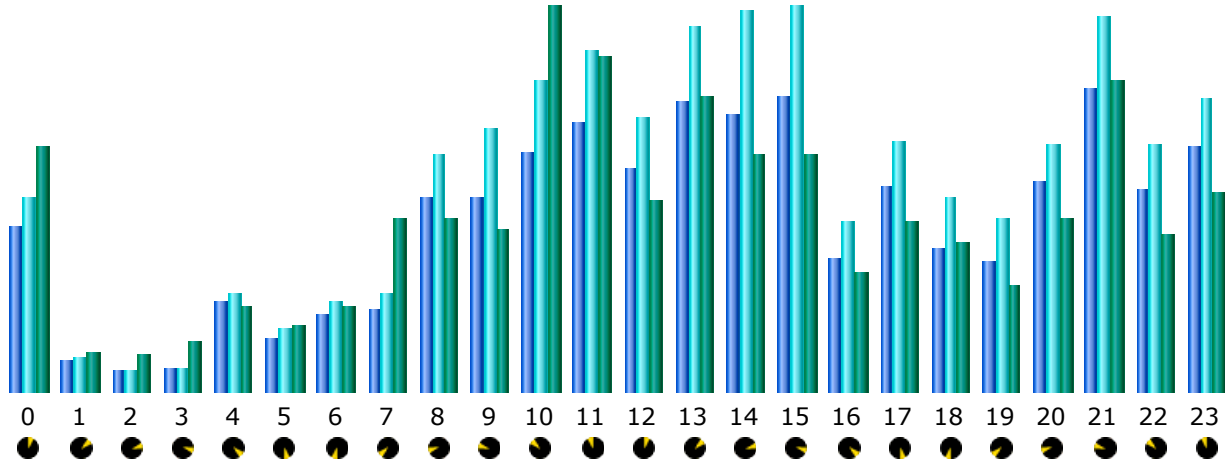

* Not viewed traffic includes traffic generated by robots, worms, or replies with special HTTP status codes.

Monthly history

Month	Unique visitors	Number of visits	Pages	Hits	Bandwidth
Jan 2008	231	588	5898	7366	84.08 MB
Feb 2008	1	1	1	1	57.01 KB
Mar 2008	0	0	0	0	0
Apr 2008	0	0	0	0	0
May 2008	0	0	0	0	0
Jun 2008	0	0	0	0	0
Jul 2008	0	0	0	0	0
Aug 2008	0	0	0	0	0
Sep 2008	0	0	0	0	0
Oct 2008	0	0	0	0	0
Nov 2008	0	0	0	0	0
Dec 2008	0	0	0	0	0
Total	232	589	5899	7367	84.13 MB

Days of month

Day	Number of visits	Pages	Hits	Bandwidth
01 Jan 2008	0	0	0	0
02 Jan 2008	0	0	0	0
03 Jan 2008	0	0	0	0
04 Jan 2008	0	0	0	0
05 Jan 2008	0	0	0	0
06 Jan 2008	0	0	0	0
07 Jan 2008	0	0	0	0
08 Jan 2008	0	0	0	0
09 Jan 2008	0	0	0	0
10 Jan 2008	0	0	0	0
11 Jan 2008	0	0	0	0
12 Jan 2008	0	0	0	0
13 Jan 2008	0	0	0	0
14 Jan 2008	0	0	0	0
15 Jan 2008	0	0	0	0
16 Jan 2008	0	0	0	0
17 Jan 2008	1	70	95	658.04 KB
18 Jan 2008	35	355	441	6.66 MB
19 Jan 2008	57	646	768	5.64 MB
20 Jan 2008	32	648	856	7.96 MB
21 Jan 2008	81	957	1137	9.63 MB
22 Jan 2008	96	1283	1613	17.52 MB
23 Jan 2008	45	387	495	3.39 MB
24 Jan 2008	39	329	439	3.02 MB
25 Jan 2008	38	201	267	4.33 MB
26 Jan 2008	17	93	114	3.31 MB
27 Jan 2008	18	109	127	3.57 MB
28 Jan 2008	22	235	265	4.75 MB
29 Jan 2008	34	226	292	7.12 MB
30 Jan 2008	32	182	232	3.99 MB
31 Jan 2008	41	177	225	2.53 MB
Average	18.97	190.26	237.61	2.71 MB
Total	588	5898	7366	84.08 MB

Hours

Hours	Pages	Hits	Bandwidth	Hours	Pages	Hits	Bandwidth
00	239	277	4.91 MB	12	320	394	3.84 MB
01	43	48	826.80 KB	13	420	524	5.95 MB
02	28	29	761.43 KB	14	398	546	4.80 MB
03	32	33	1010.94 KB	15	426	552	4.76 MB
04	131	138	1.70 MB	16	193	243	2.37 MB
05	74	90	1.34 MB	17	295	360	3.40 MB
06	113	130	1.71 MB	18	208	282	2.98 MB
07	119	143	3.51 MB	19	185	250	2.14 MB